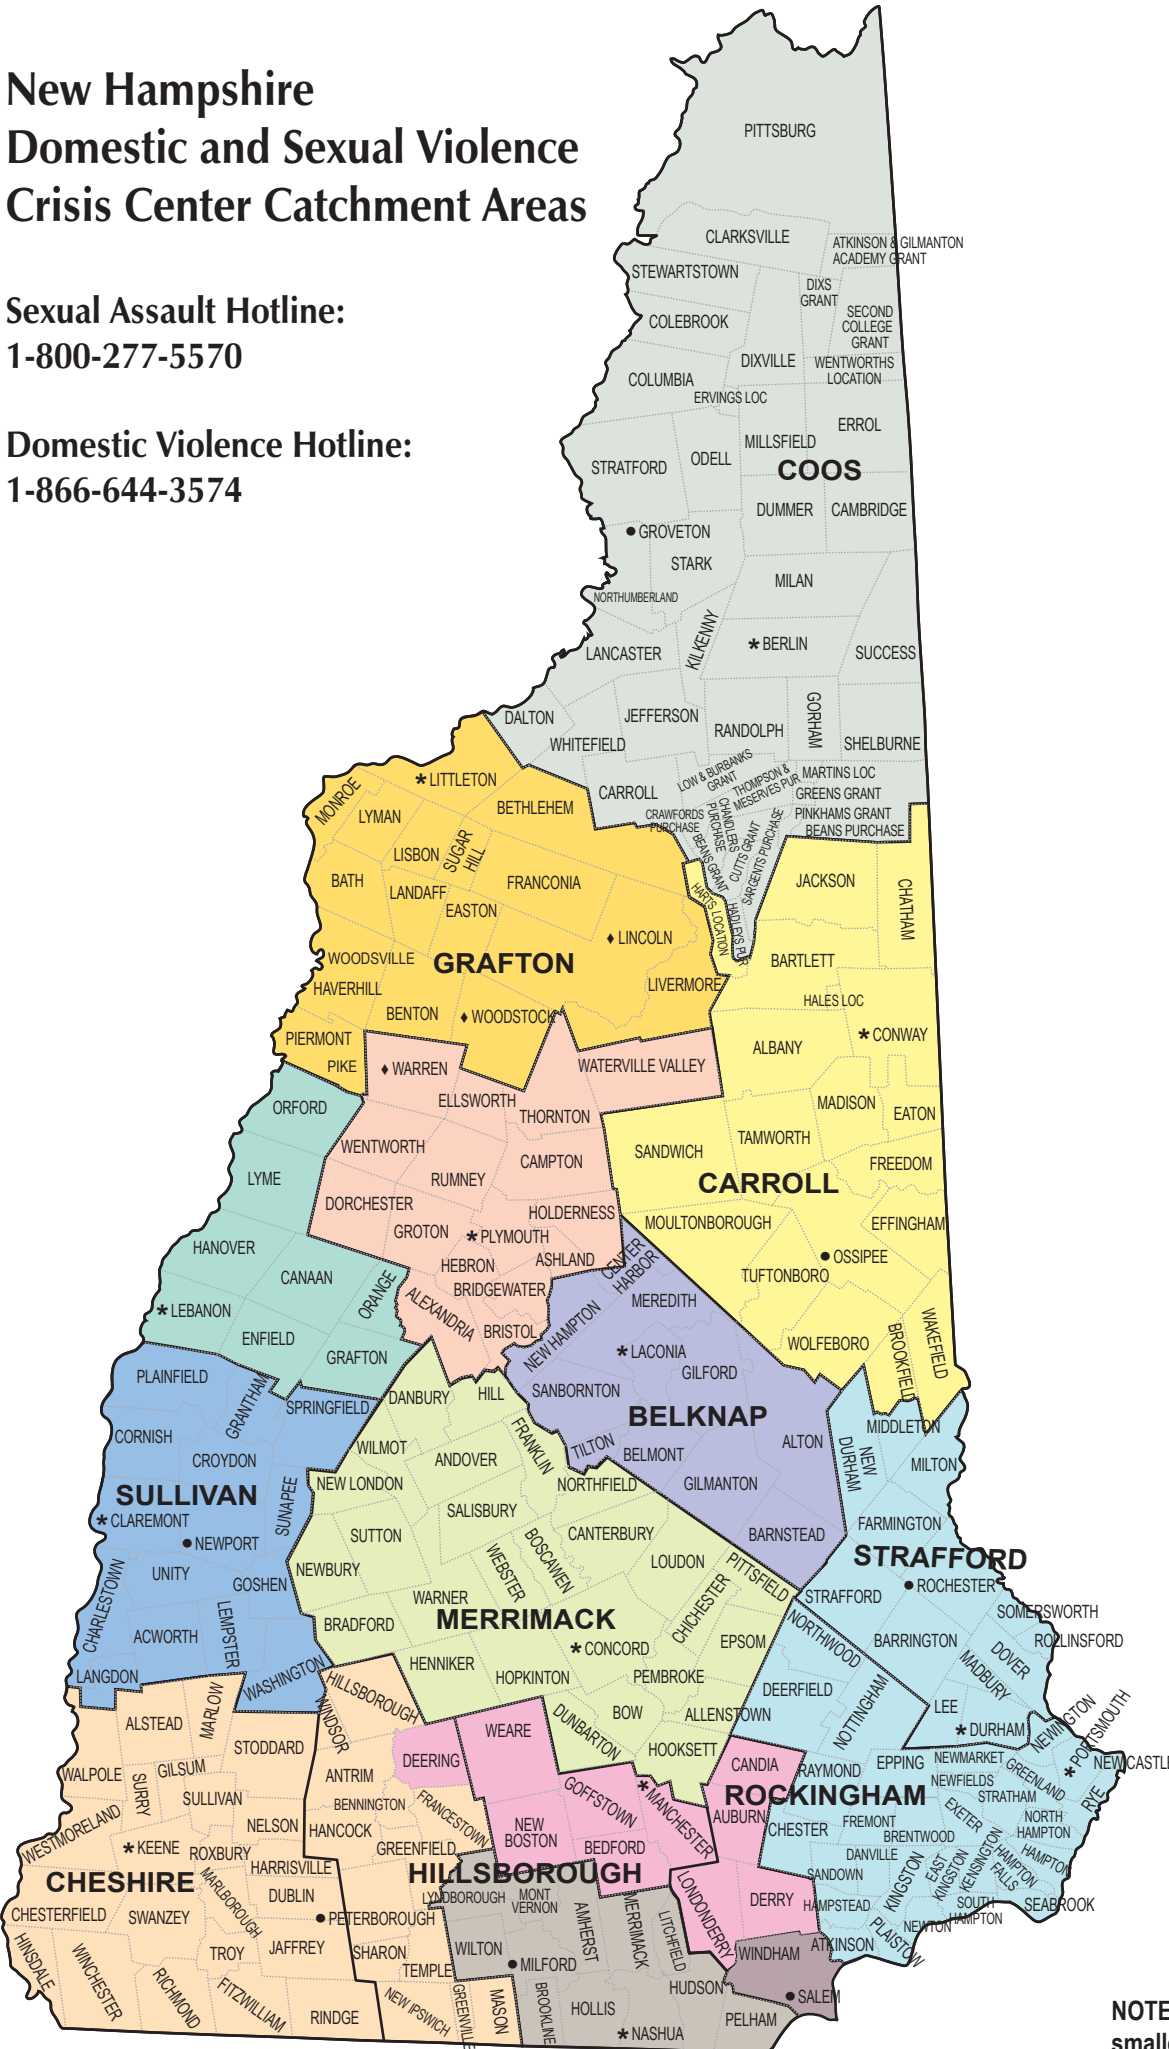

New Hampshire Domestic and Sexual Violence Crisis Center Catchment Areas

**Sexual Assault Hotline:
1-800-277-5570**

**Domestic Violence Hotline:
1-866-644-3574**

- RESPONSE
- SUPPORT CENTER
- STARTING POINT
- VOICES
- WISE
- NEW BEGINNINGS
- TURNING POINTS
- CCCNH
- HAVEN
- SHARPP SHARPP serves the students, faculty and staff of the University of New Hampshire
- YWCA
- BRIDGES
- MCVP
- Windham & Salem:
Calls for Sexual Assault – covered by Bridges;
Calls for Domestic Violence – covered by HAVEN
- ♦ VOICES AGAINST VIOLENCE and THE SUPPORT CENTER both provide services to victims in Lincoln, Woodstock and Warren.
- * MAIN OFFICE
- SATELLITE OFFICE